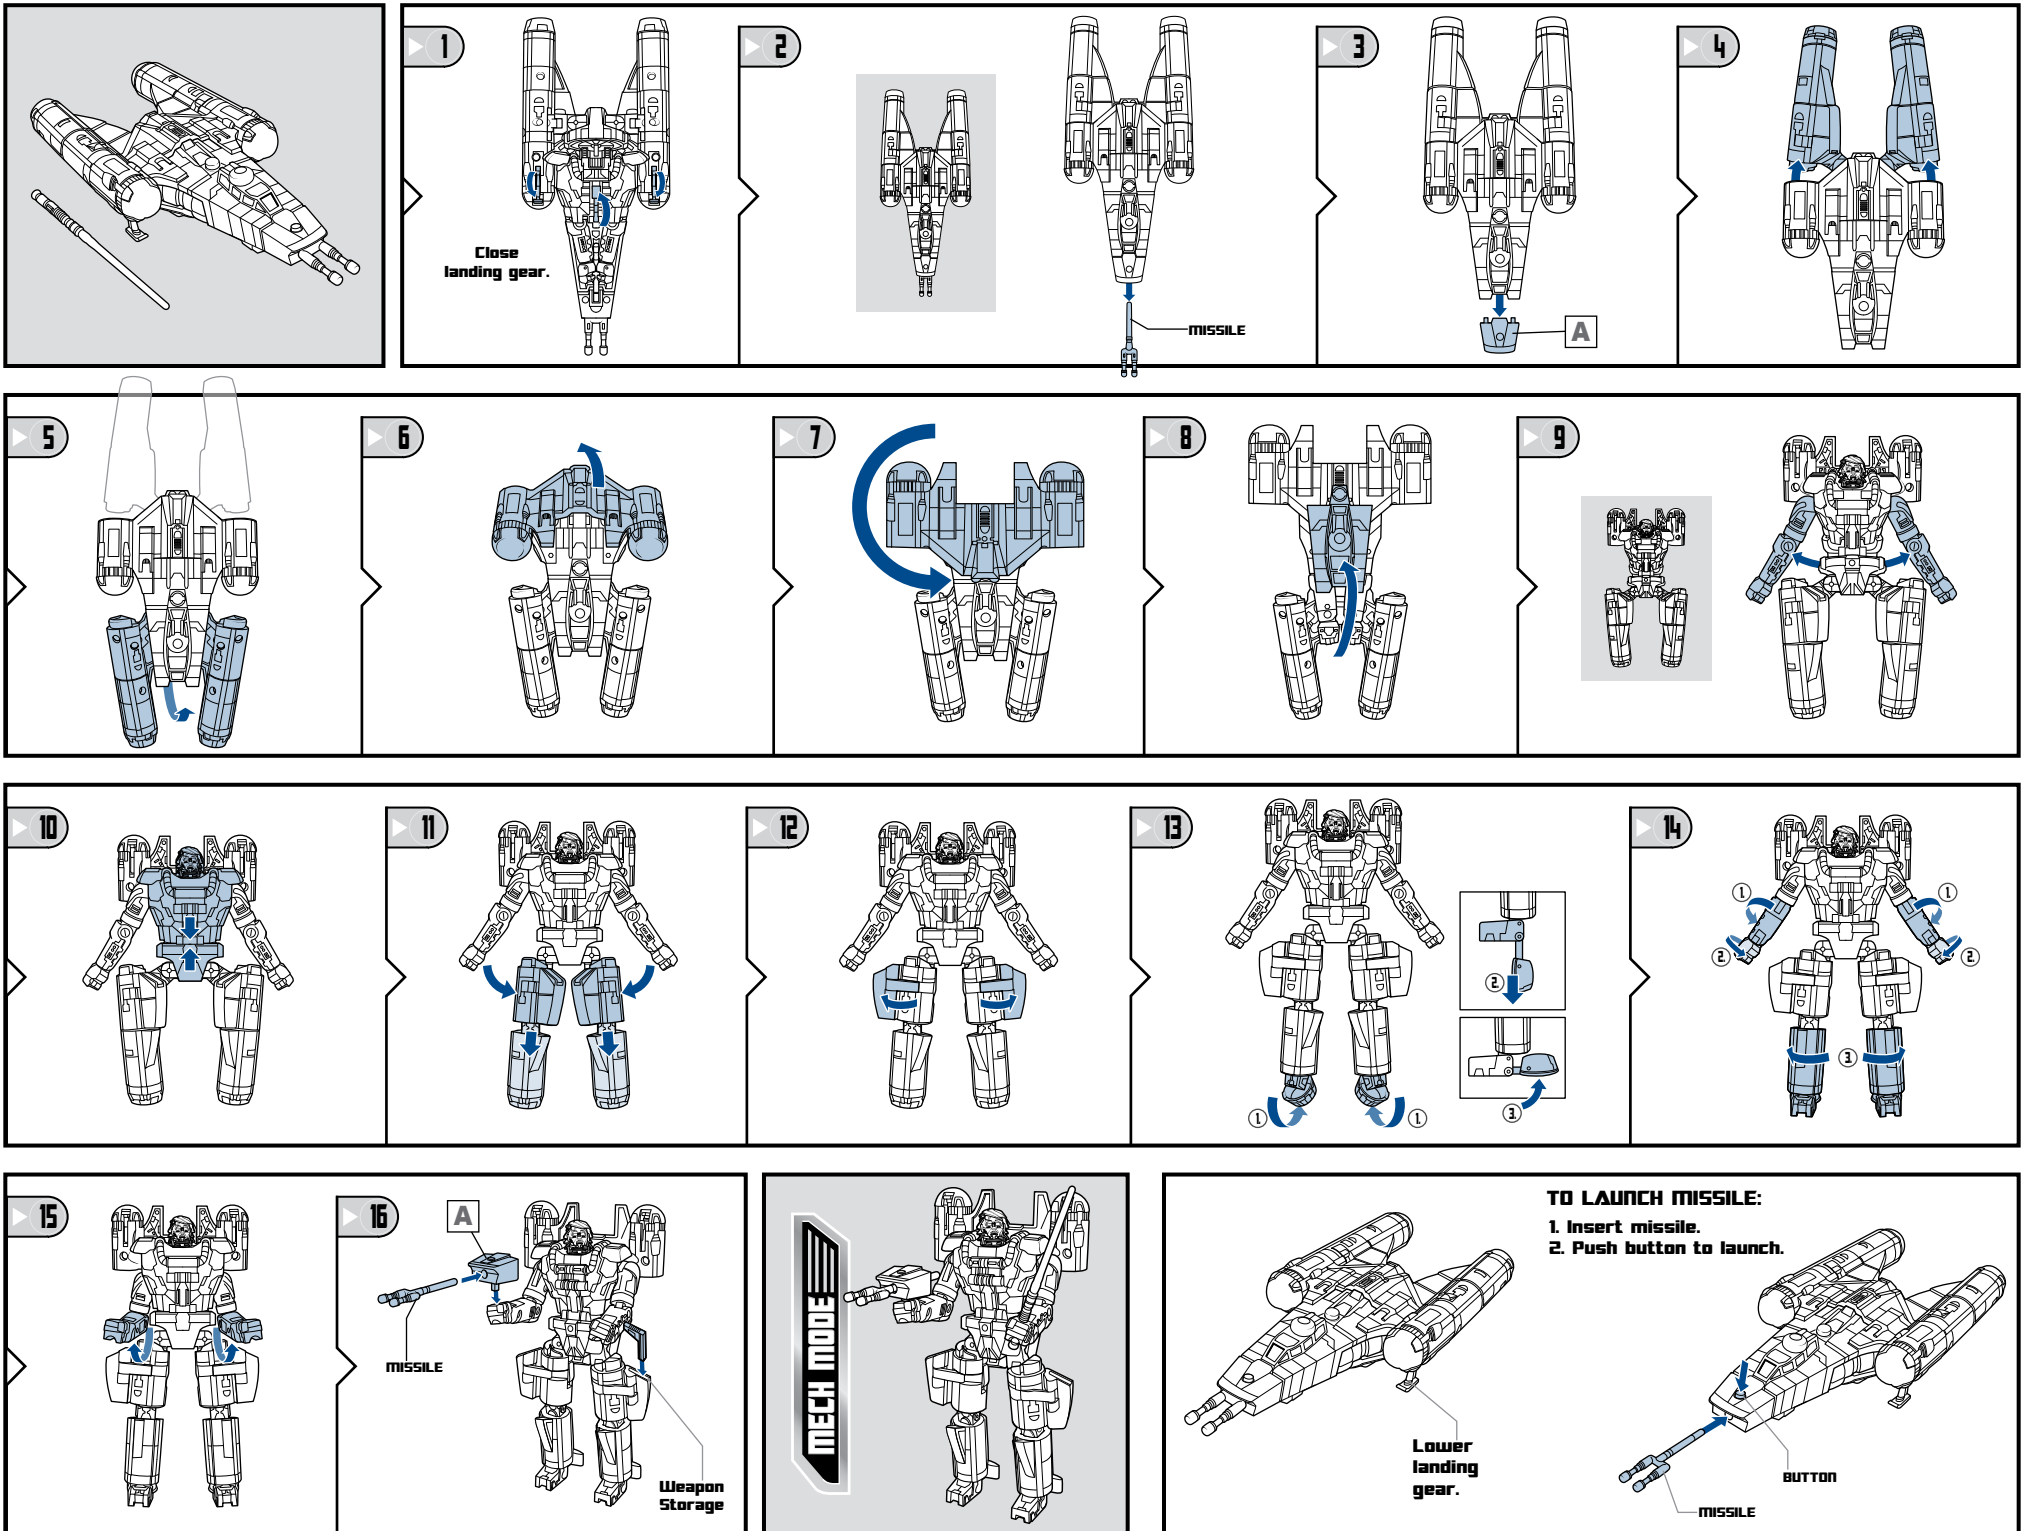

TRANSFORMERS CROSSOVERS™

STAR WARS®

Y-WING BOMBER™

ANAKIN SKYWALKER™

NOTE: Some parts are made to detach if excessive force is applied and are designed to be reattached if separation occurs. Adult supervision may be necessary for younger children.

WARNING:

CHOKING HAZARD—Small parts.
Not for children under 3 years.

AGES 5+

97564/94741 Asst.

CHANGING TO MECH

P/N 7041430000

Some poses may require hand support. Product and colors may vary.
© 2010 Lucasfilm Ltd. & © or TM where indicated. All Rights Reserved.
® and/or TM & © 2010 Hasbro. All Rights Reserved.
TM & © denote U.S. Trademarks.
Manufactured under license from Tomy Company, Ltd.

Reverse order of instructions to convert
back into vehicle.

Retain instructions for future reference.

Not suitable for children
under 3 years because of
small parts – choking hazard.